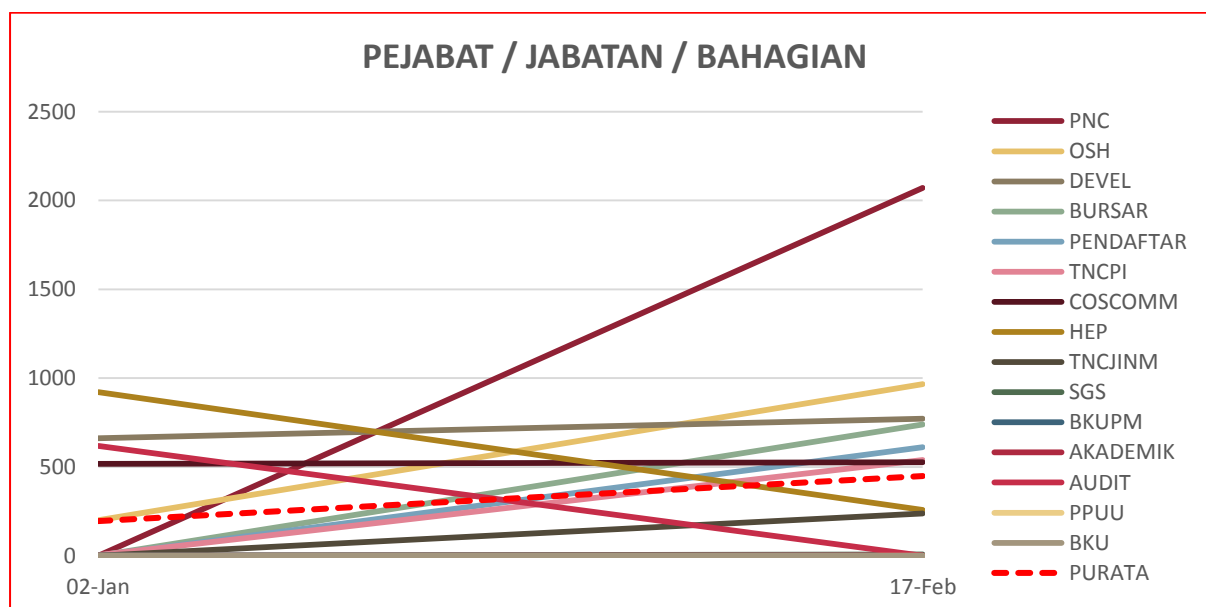

DATA BROKENLINK: PEJABAT / JABATAN / BAHAGIAN

■ Tertinggi dalam bulan semasa

ALAMAT URL	2-Jan	17-Feb
PNC	0	2,070
OSH	200	966
DEVEL	662	772
BURSAR	0	738
PENDAFTAR	0	611
TNCPI	4	539
COSCOMM	518	526
HEP	921	257
TNCJINM	0	237
SGS	0	8
BKUPM	2	2
AKADEMIK	0	2
AUDIT	618	0
PPUU	0	0
BKU	0	0
PURATA	195	449

JADUAL 6.4: Data Brokenlink Pejabat / Jabatan / Bahagian

RAJAH 6.4: Data Brokenlink Pejabat / Jabatan / Bahagian