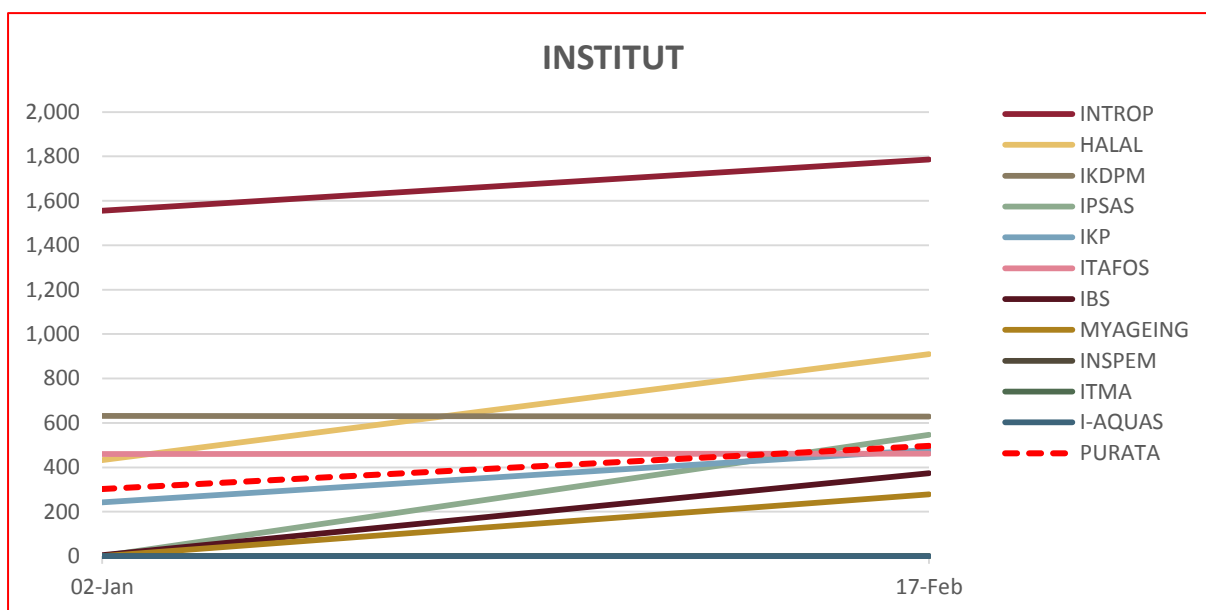

DATA BROKENLINK: INSTITUT

■ Tertinggi dalam bulan semasa

ALAMAT URL	2-Jan	17-Feb
INTROP	1,556	1,786
HALAL	432	910
IKDPM	631	629
IPSAS	0	547
IKP	242	478
ITAFOS	460	461
IBS	4	373
MYAGEING	0	278
INSPEM	0	0
ITMA	0	0
I-AQUAS	0	0
PURATA	302	497

JADUAL 6.2: Data Brokenlink Institut

RAJAH 6.2: Data Brokenlink Institut