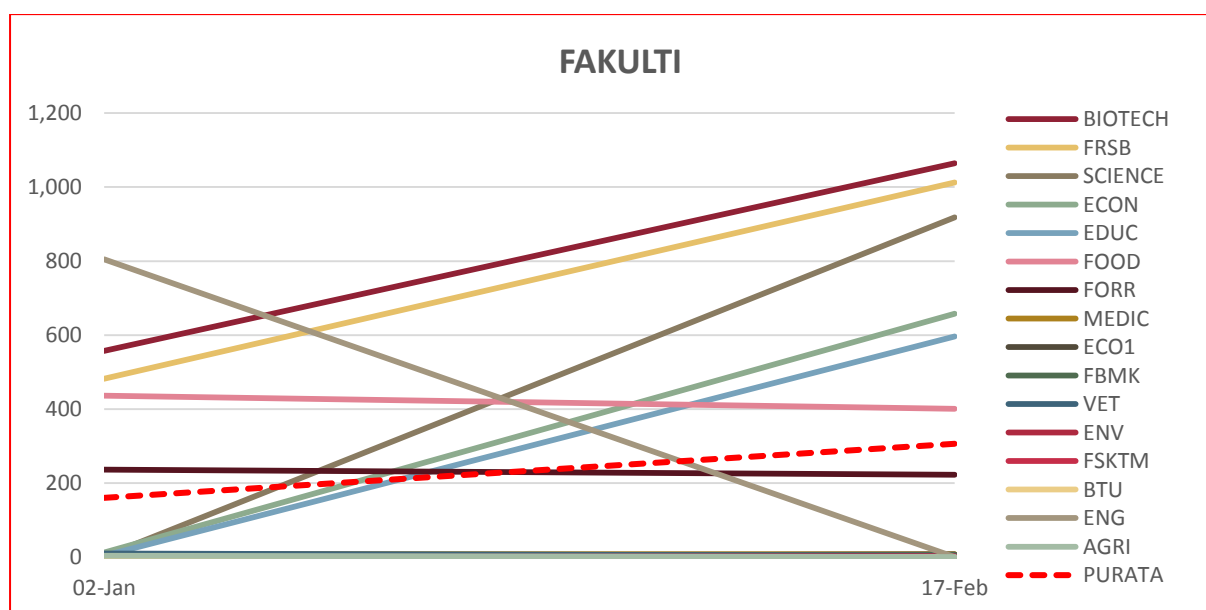

DATA BROKENLINK: FAKULTI

■ Tertinggi dalam bulan semasa

ALAMAT URL	2-Jan	17-Feb
BIOTECH	557	1,064
FRSB	482	1,012
SCIENCE	2	918
ECON	12	658
EDUC	4	596
FOOD	436	401
FORR	236	223
MEDIC	8	8
ECO1	2	7
FBMK	6	6
VET	10	4
ENV	0	2
FSKTM	0	2
BTU	0	0
ENG	805	0
AGRI	4	0
PURATA	160	306

JADUAL 6.1: Data Brokenlink Fakulti

RAJAH 6.1: Data Brokenlink Fakulti