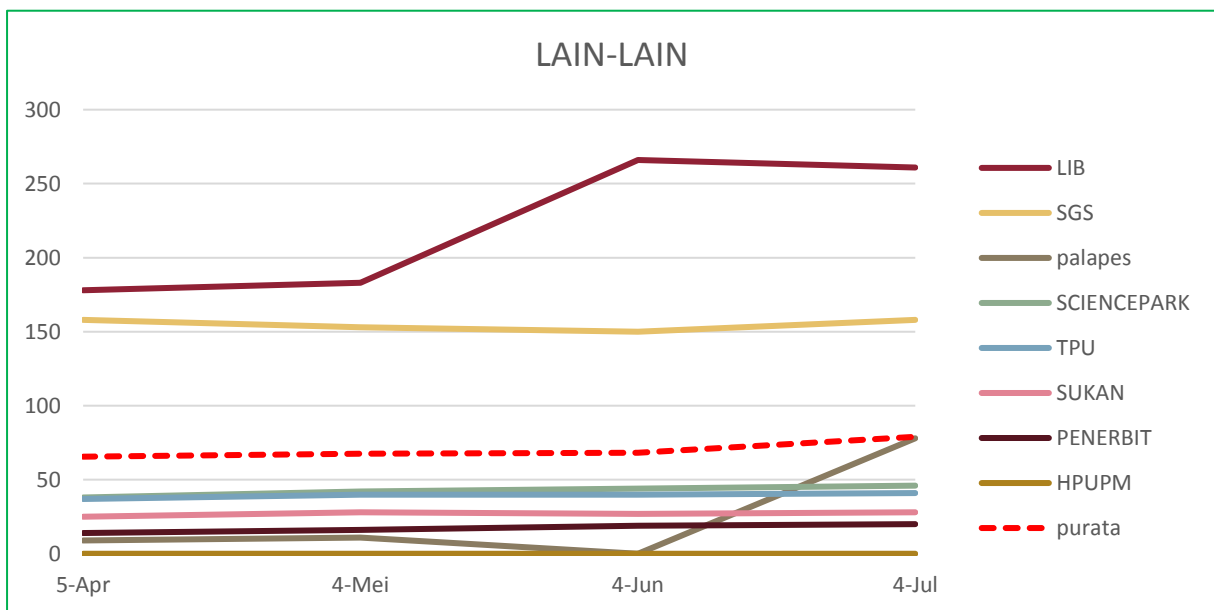

SUBNETS

RAJAH 3.6 (b): Data Subnets Lain-lain