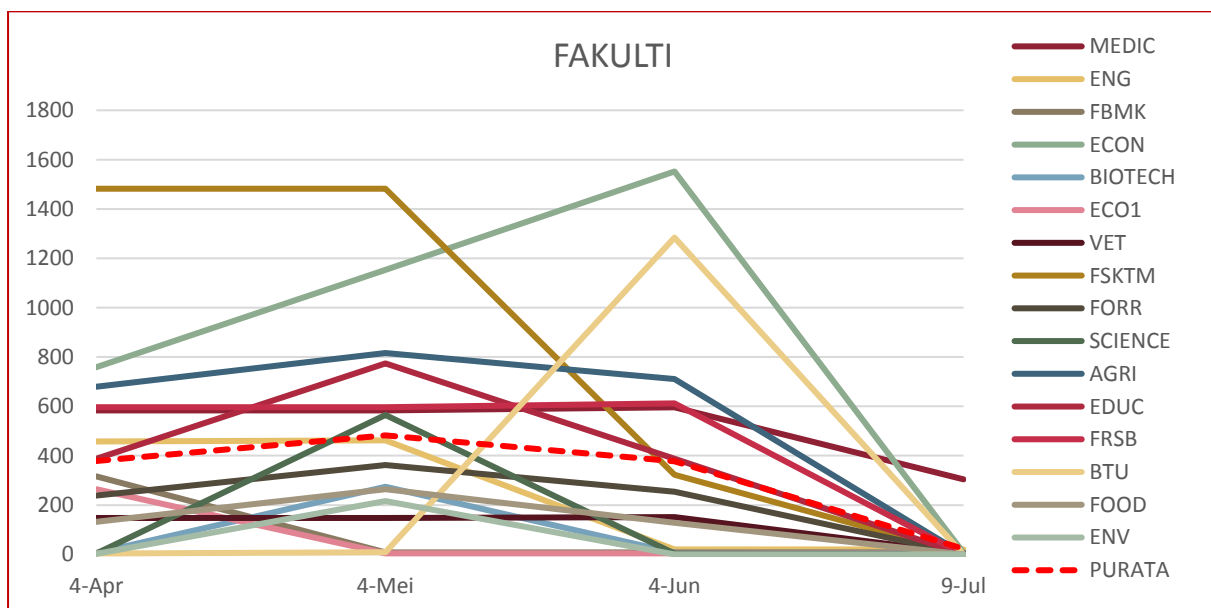

■ Tertinggi dalam bulan semasa

ALAMAT URL	4-Apr	4-Mei	4-Jun	9-Jul
MEDIC	584	584	596	304
ENG	458	462	20	20
FBMK	316	8	8	8
ECON	758	1,153	1,552	6
BIOTECH	6	274	6	6
ECO1	264	4	4	4
VET	147	147	151	4
FSKTM	1,482	1,482	322	2
FORR	238	362	254	2
SCIENCE	4	565	4	2
AGRI	680	816	710	0
EDUC	387	774	387	0
FRSB	596	596	612	0
BTU	3	9	1284	0
FOOD	132	264	128	0
ENV	2	216	0	0
PURATA	379	482	377	22

JADUAL 4.1: Data Brokenlink Fakulti

RAJAH 4.1: Data Brokenlink Fakulti