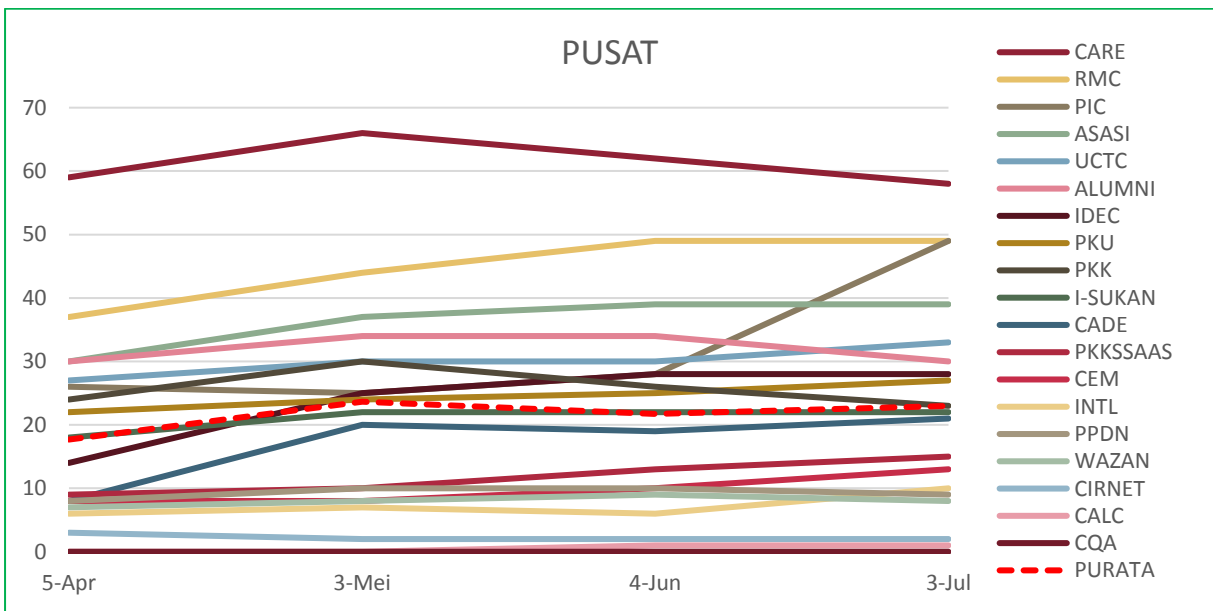

SUBNETS

RAJAH 3.3 (b): Data Subnets Pusat