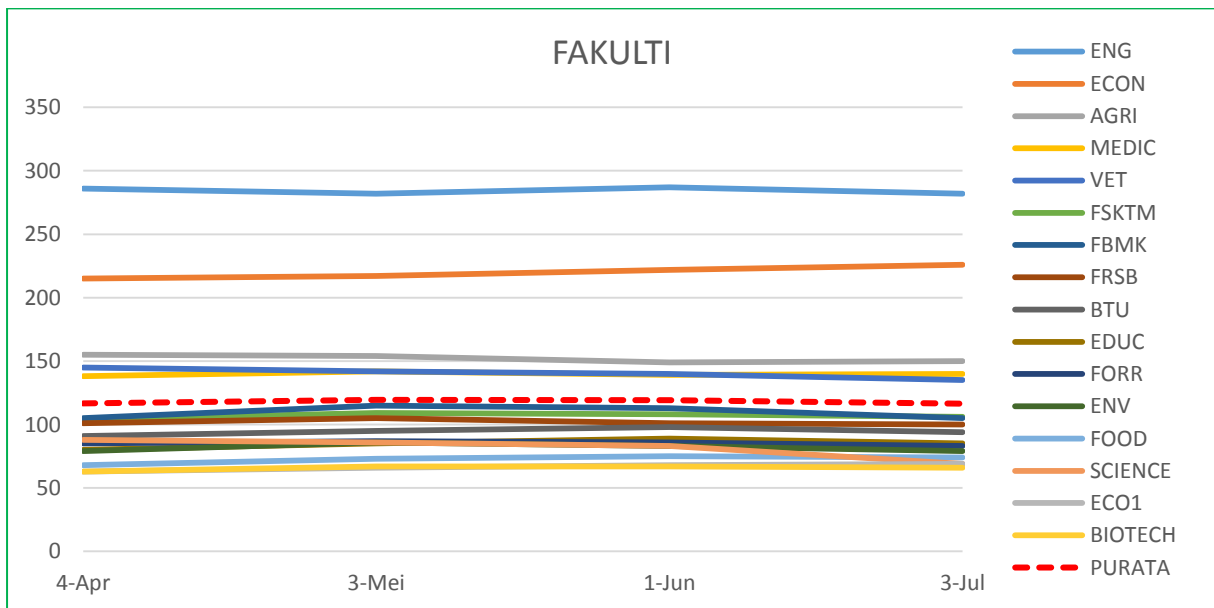

SUBNETS

RAJAH 3.1 (b): Data Subnets Fakulti