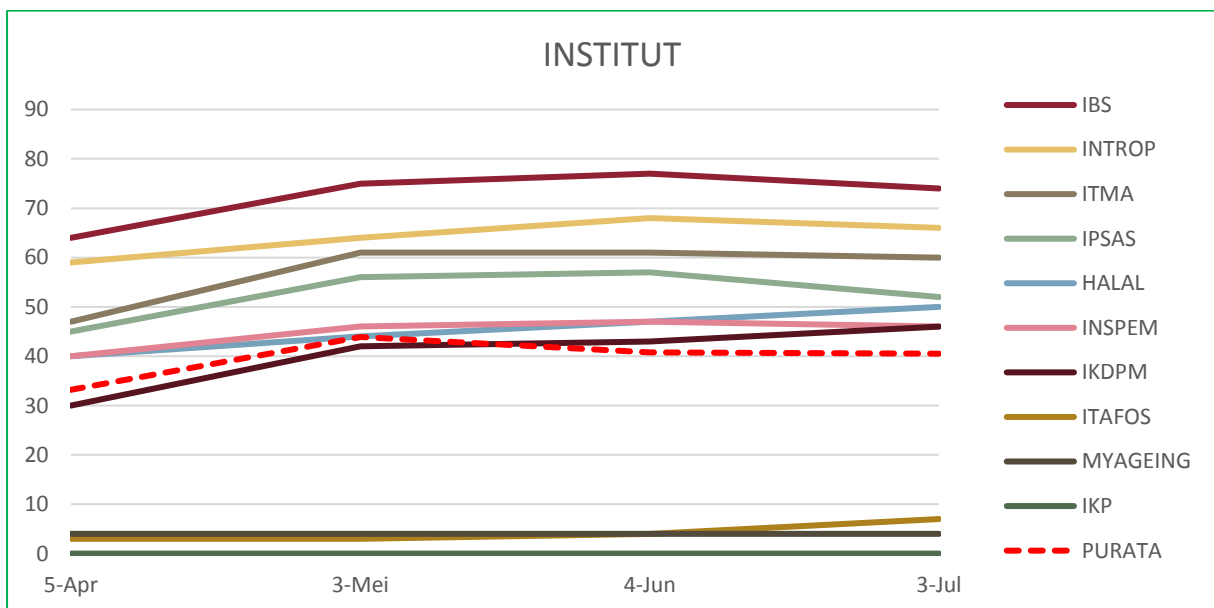

SUBNETS

RAJAH 3.2 (b): Data Subnets Institut