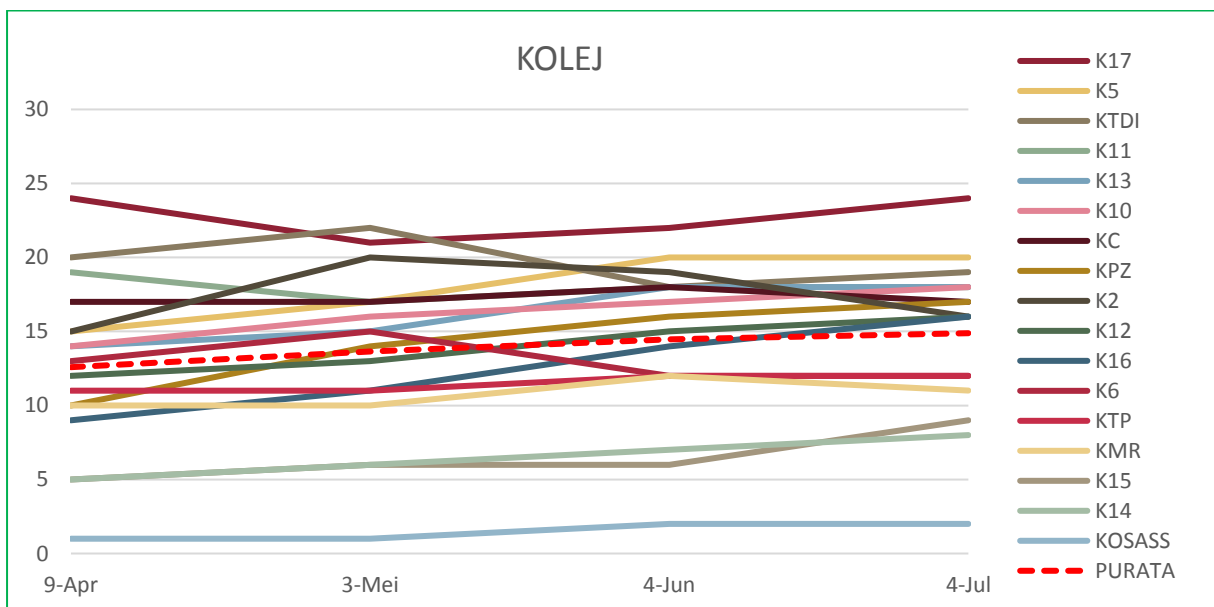

SUBNETS

RAJAH 3.5 (b): Data Subnets Kolej